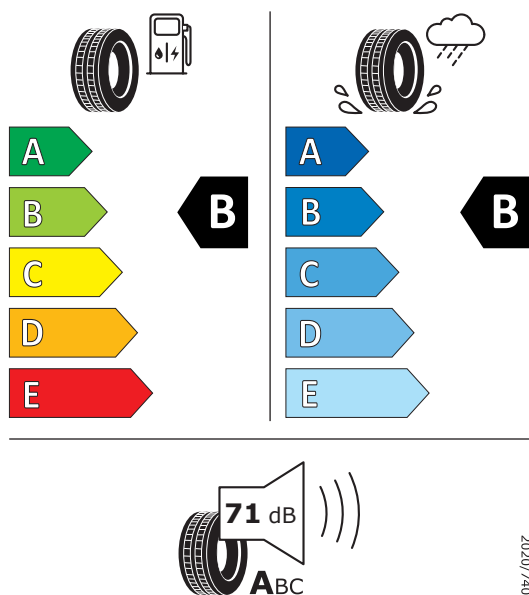

PIRELLI

27450

285/45R21 113 Y XL

C1

## Product Information Sheet

Delegated Regulation (EU) 2020/740

Supplier name	PIRELLI
Commercial name	PZERO
Tyre type identifier	27450
Tyre size designation	285/45R21
Load-capacity index	113
Speed category symbol	Y
Fuel efficiency class	B
Wet grip class	B
External rolling noise class	A
External rolling noise value	71 dB
Severe snow tyre	No
Ice tyre	No
Date of start of production	25/19
Date of end of production	-
Load version	XL
Additional information	

Information according to Regulation (EU) 2020/740:

Actual fuel savings and road safety depend heavily on the behaviour of drivers. Eco-driving can significantly reduce fuel consumption. Tyre pressure needs to be regularly checked to optimise fuel efficiency and wet grip. Stopping distances must always be respected.